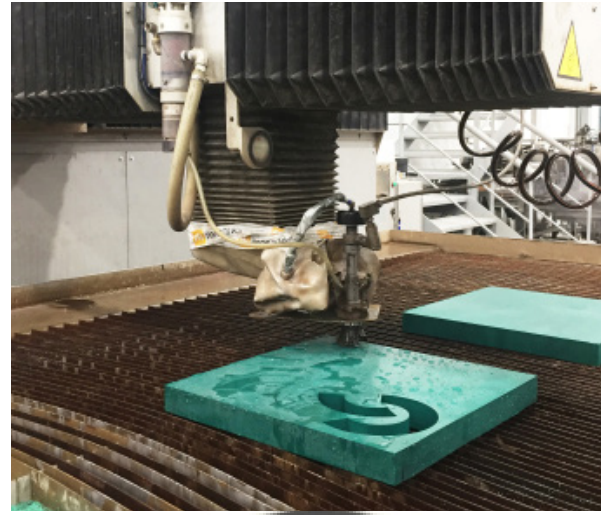

PROCESO DE CORTE EN FRÍO

Los materiales cortados no sufren cargas térmicas ni esfuerzos.

PRECISIÓN

Una incisión mínima y una alta precisión, combinados con la posibilidad de cortar gran variedad de materiales, se traduce en más oportunidades.

ACABADO DEFINIDO

Puede utilizar la pieza tal y como sale de la mesa de corte, sin necesidad de procesos de acabado secundario.

TODO TIPO DE DISEÑOS

Permite el corte de piezas según plano, proporcionando la posibilidad de diseños propios y exclusivos, además de la creación de piezas unitarias para pruebas o piezas de origen difíciles de encontrar.

MATERIALES

BANDAS DE PVC

PLANCHAS DE GOMA (hasta 50 mm)

CHAPA GOMA

BANDAS TEXTILES Y TRAMA METÁLICA

POLIROM

PLÁSTICOS TÉCNICOS (PU, PVC, PE)

POLICARBONATOS

ACEROS